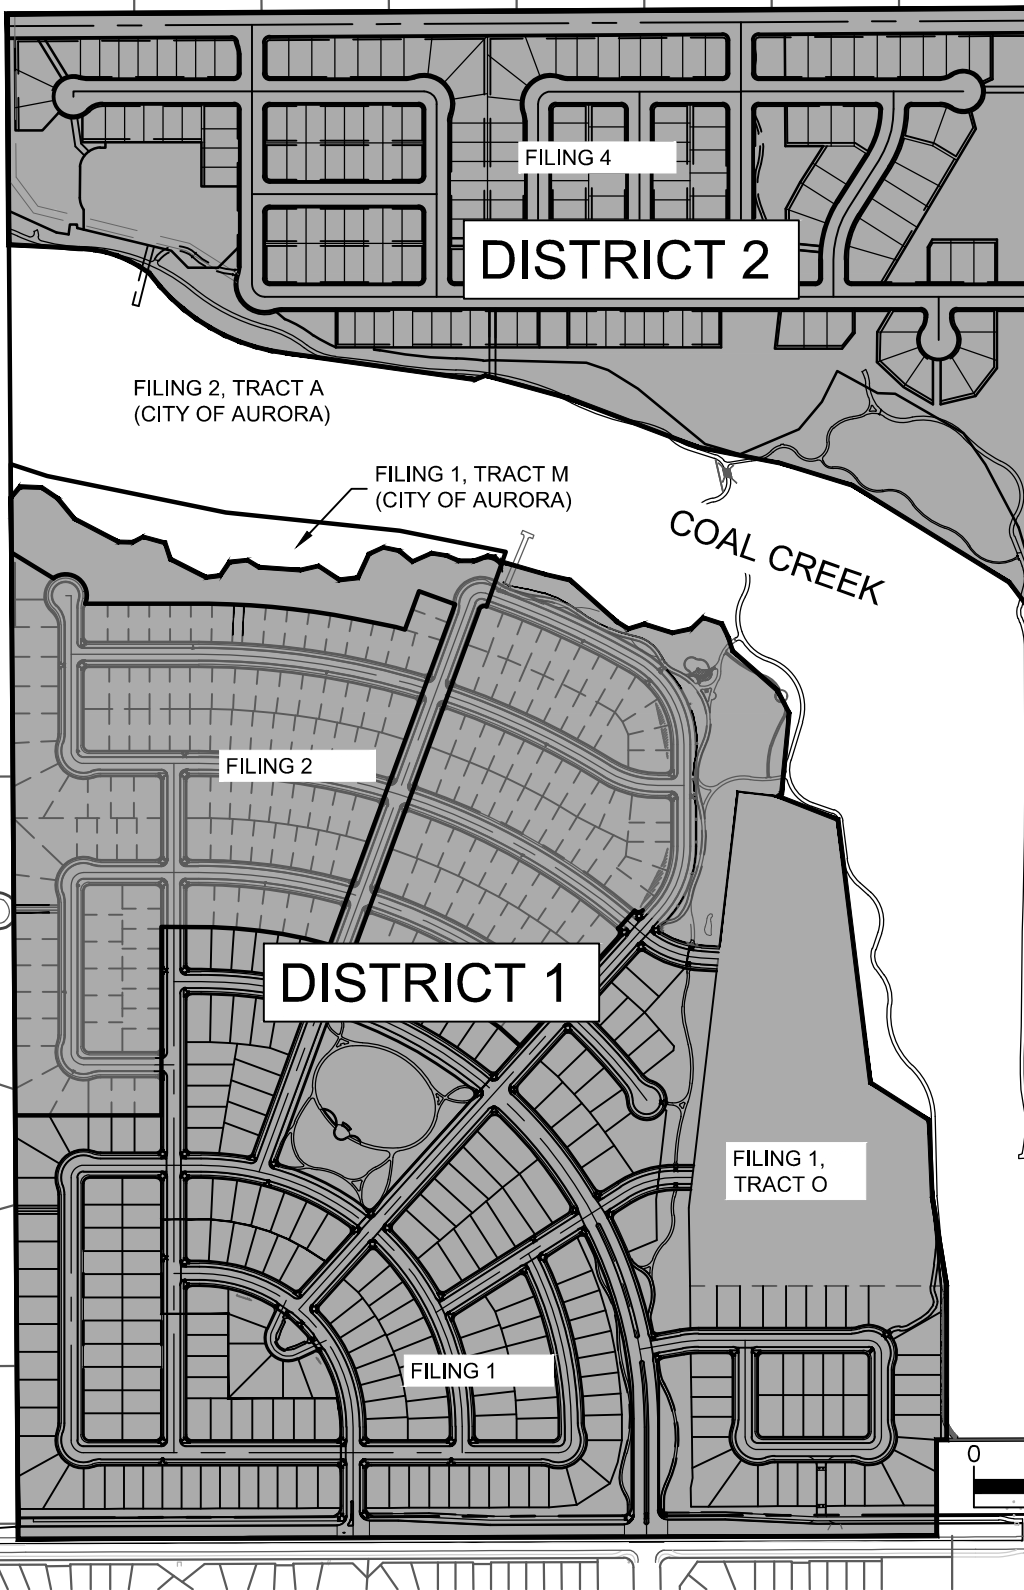

I:\2010\10014 - Waterstone\CADD\Exhibits\Waterstone_District_Map_2018-09-07.dwg_tab_Layout1_Sep 07, 2018 - 2:15pm_kiohnk

REDLAND.COM

DISTRICT MAP WATERSTONE

AURORA

COLORADO

DATE 9/7/2018

PROJ. NO. 10014.01

SHEET

1